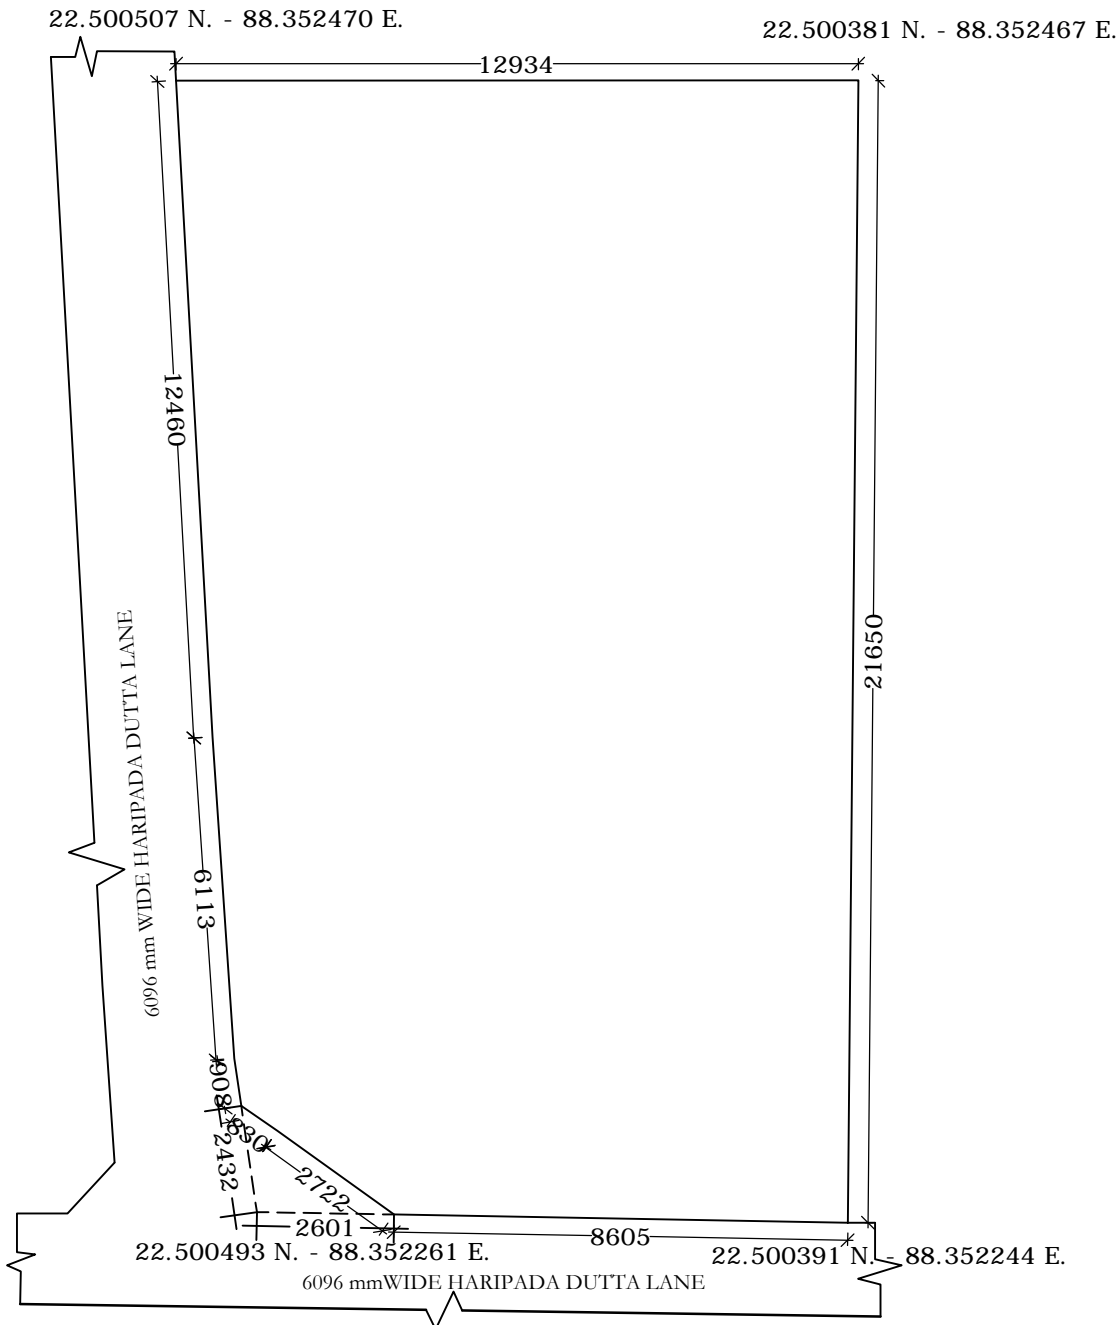

SITE PLAN OF PREMISES NO.- 62/64 HARIPADA DUTTA LANE,  
KMC WARD NO.- 94, BR.- X, KOLKATA -700033 MENTIONING  
LATITUDE/LONGITUDE OF EACH CORNER OF THE PLOT.

LAND AREA - 03K -14 CH - 11 SFT = 260.219 sqm

SITE PLAN OF PRE. NO.- 62/64, HARIPADA DUTTA LANE